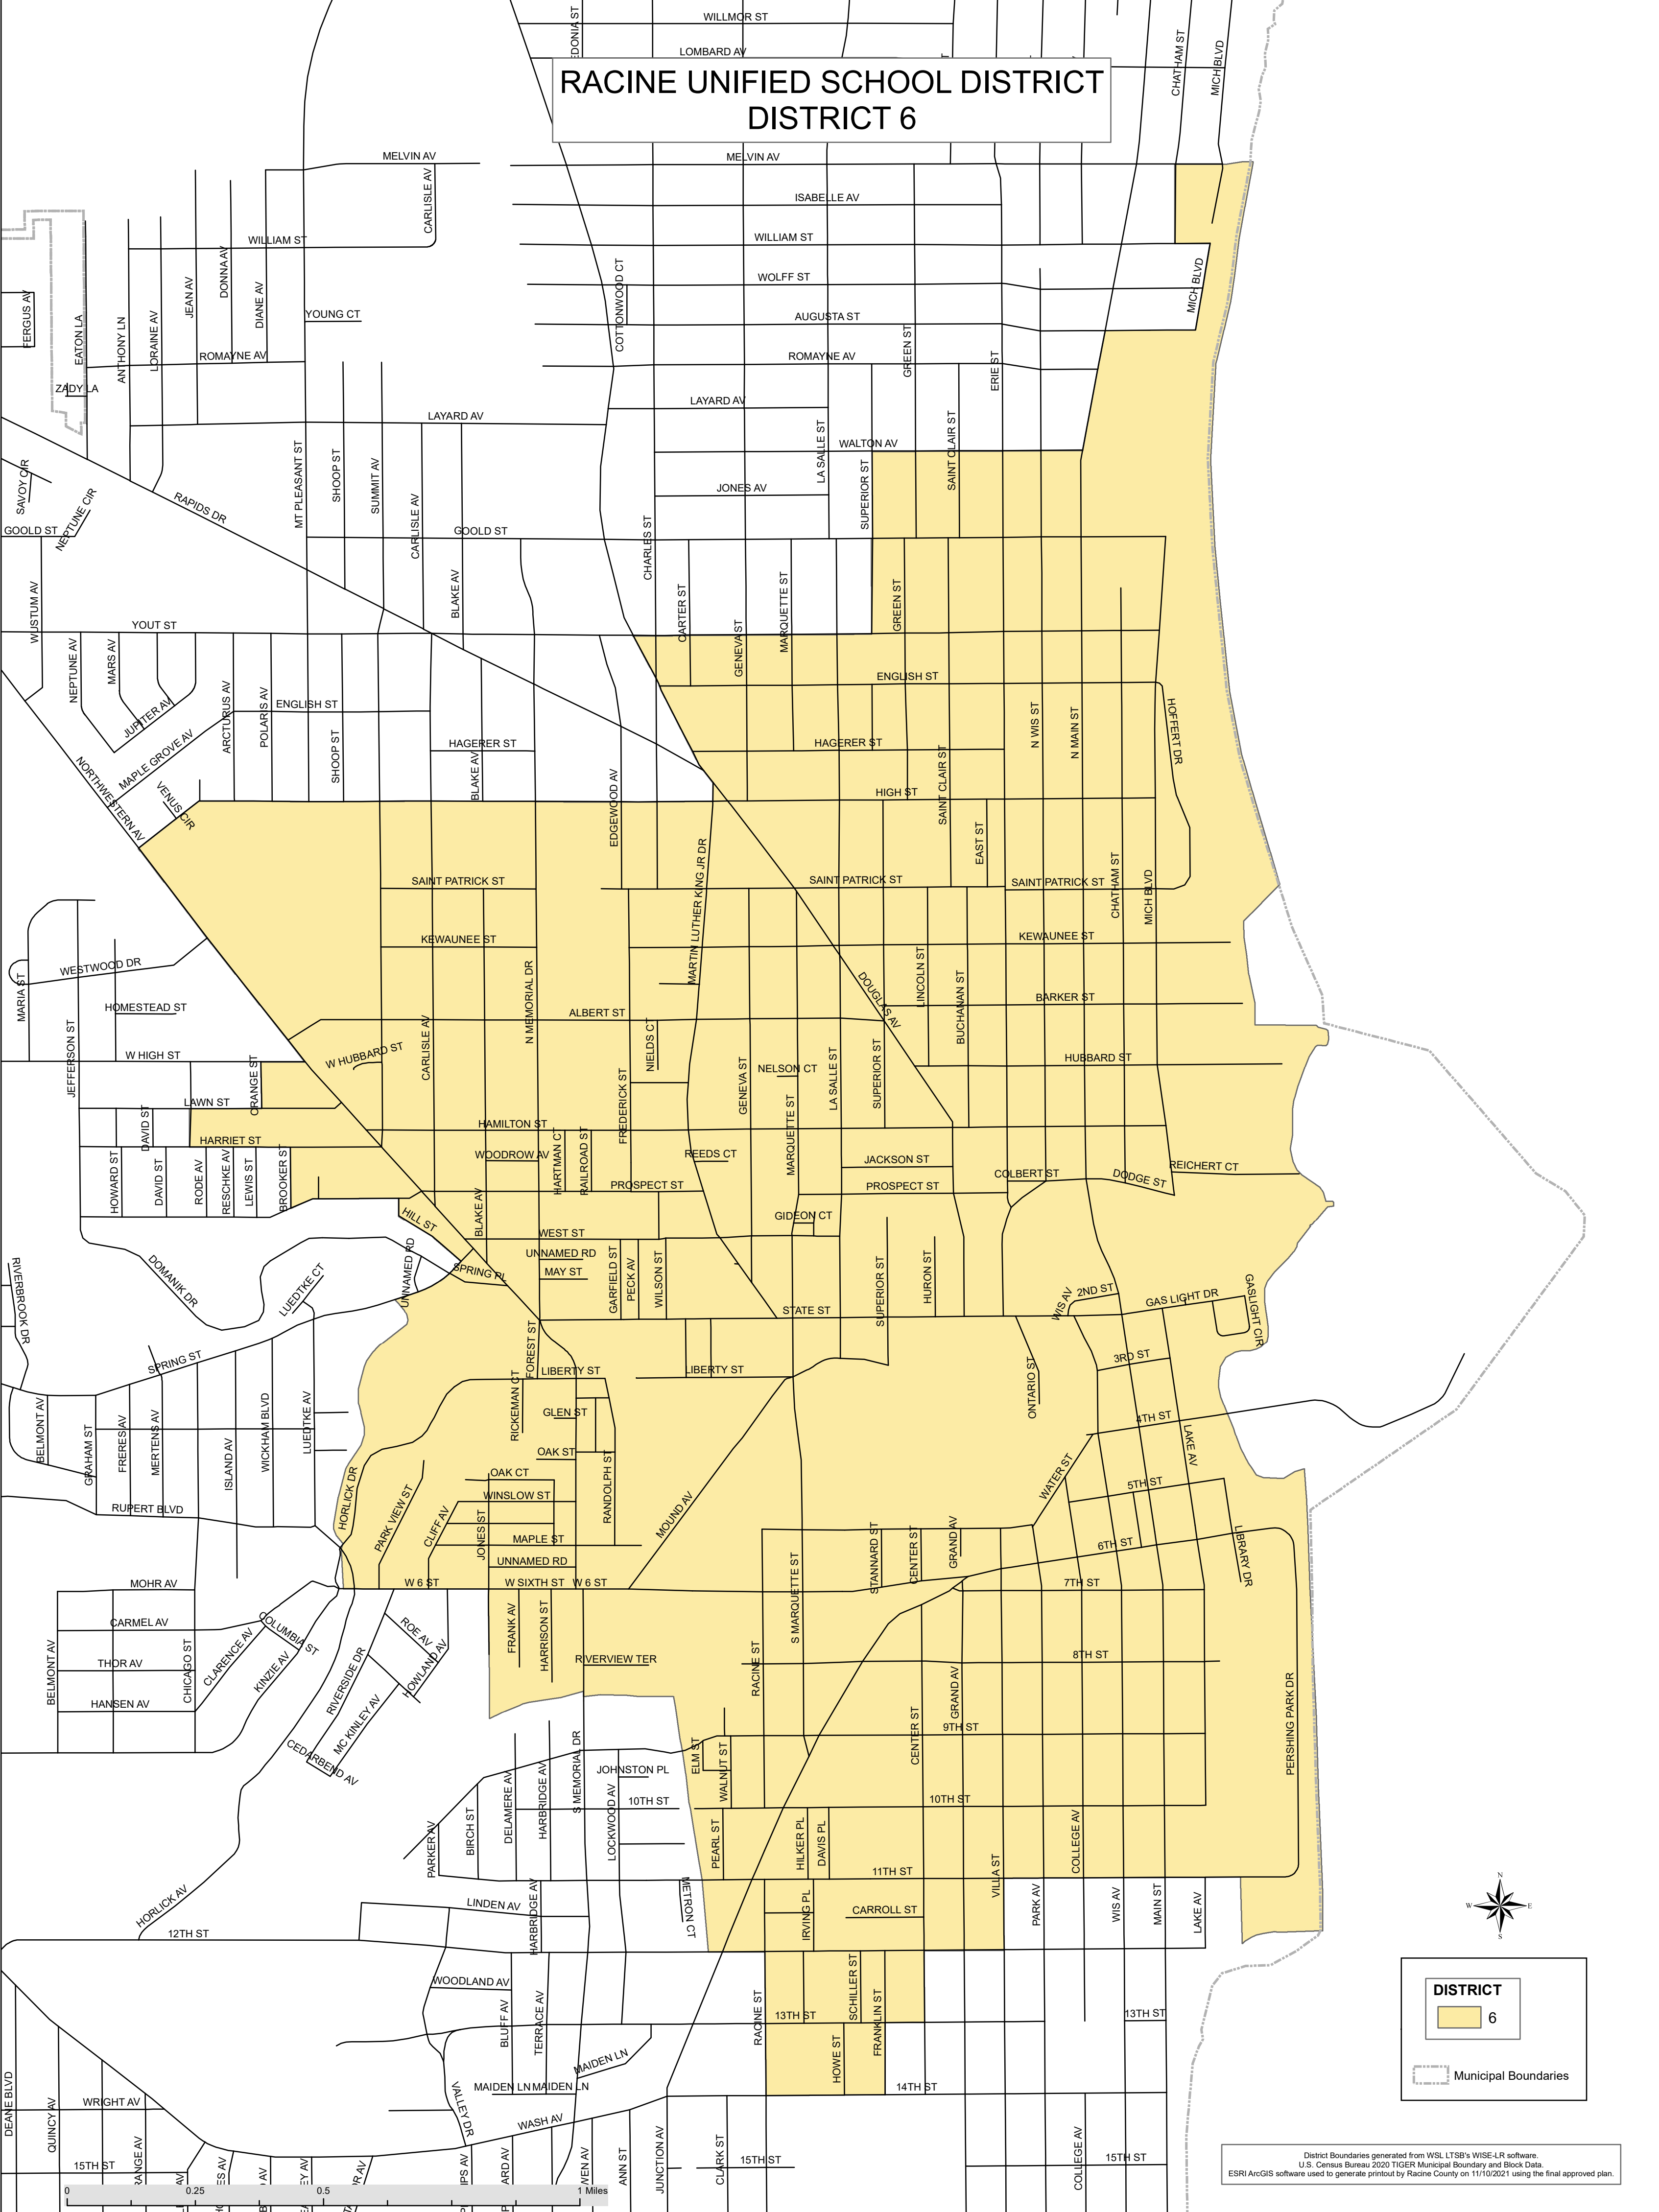

RACINE UNIFIED SCHOOL DISTRICT

DISTRICT 6

DISTRICT
6

Municipal Boundaries